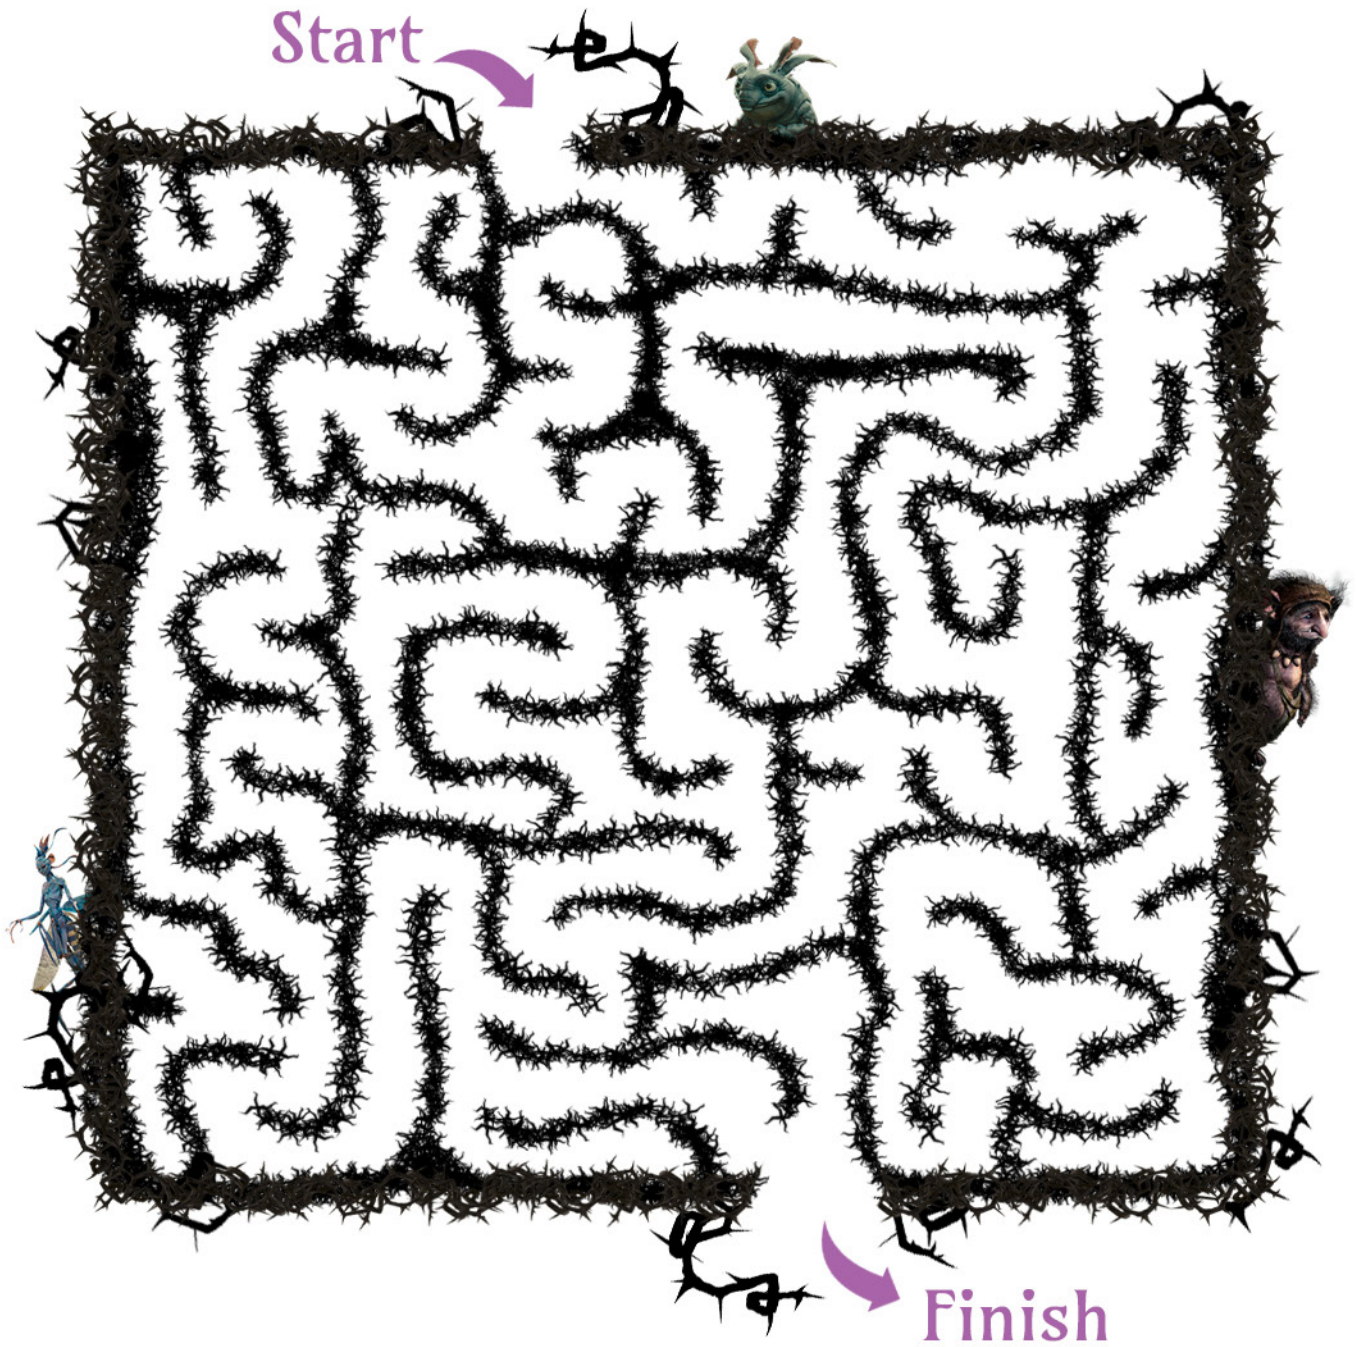

Activity Sheets

PG © 2014 Disney

movies.disney.com/maleficent

Disney
MALEFICENT
In theatres May 30
IN 3D AND REAL D 3D AND IMAX 3D

Spot the Difference

Can you find 10 differences in the pictures below?

Disney
MALEFICENT
In theatres May 30
IN 3D AND FOOGL 3D AND IMAX 3D

Spot the Difference

Can you find 10 differences in the pictures below?

Thorn Forest Maze

Can you find your way through the maze of thorns?

Save Aurora

Which path leads to Aurora and not the trolls?

Answer:

Disney
MALEFICENT
In theatres May 30
IN 3D AND REAL D 3D AND IMAX 3D

Color-Ins

Grab your pens and pencils and get coloring!

Disney
MALEFICENT

In theatres May 30
in 3D AND REAL 3D AND IMAX 3D

movies.disney.com/maleficent

PG © 2014 Disney

Disney
MALEFICENT
In theatres May 30
IN 3D AND REAL D 3D AND IMAX 3D

Disney
MALEFICENT
In theatres May 30
IN 3D AND REAL D 3D AND IMAX 3D